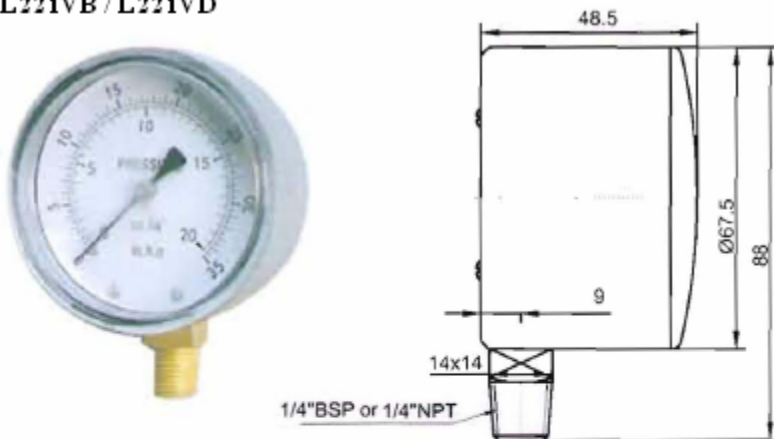

# LOW PRESSURE GAUGE

2.5" Dial, Snap-in PC Lens Bottom Connection

**L221VB / L221VD**

3" Dial, Detachable Bezel, Bottom Connection

**L300VC**