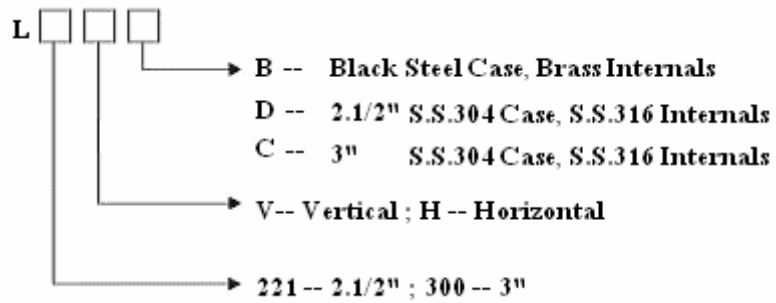

# LOW PRESSURE GAUGE

2.5" Dial, Snap-in PC Lens Bottom Connection

**L221VB / L221VD**

3" Dial, Detachable Bezel, Bottom Connection

**L300VC**